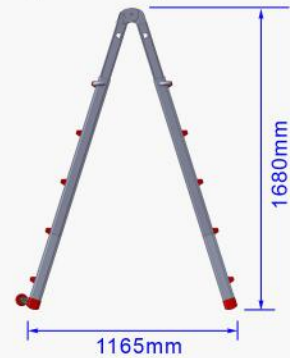

### Telescopic Multi Purpose Ladder

Product Ref : LYJL00405X

Weight : 13.2kg

Unextended

Extended by... ..1 rung

...2 rung

...3 rung

...4 rung