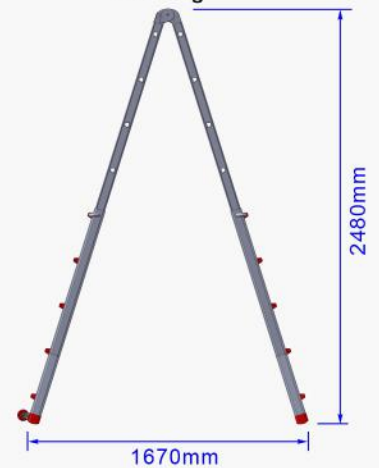

### Telescopic Multi Purpose Ladder

Product Ref : LYJL00405X

Weight : 13.2kg

Unextended

Extended by... ..1 rung

...2 rung

...3 rung

...4 rung