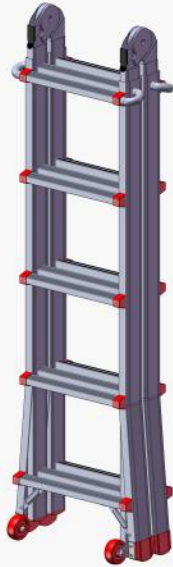

### Telescopic Multi Purpose Ladder

Product Ref : LYJL00405X

Weight : 13.2kg

Unextended

Extended by... ..1 rung

...2 rung

...3 rung

...4 rung