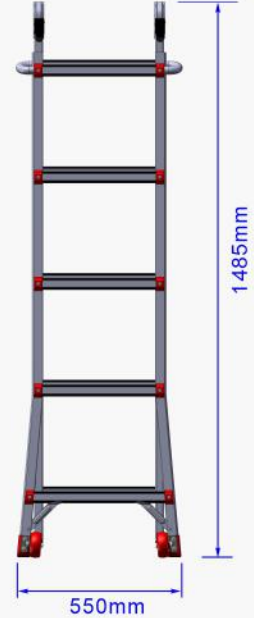

### Telescopic Multi Purpose Ladder

Product Ref : LYJL00405X

Weight : 13.2kg

Unextended

Extended by... ..1 rung

...2 rung

...3 rung

...4 rung