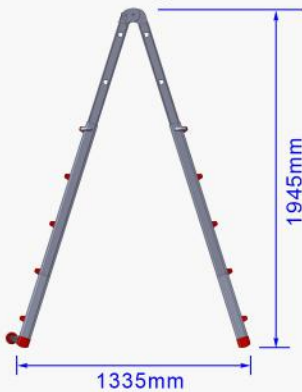

### Telescopic Multi Purpose Ladder

Product Ref : LYJL00405X

Weight : 13.2kg

Unextended

Extended by... ..1 rung

...2 rung

...3 rung

...4 rung